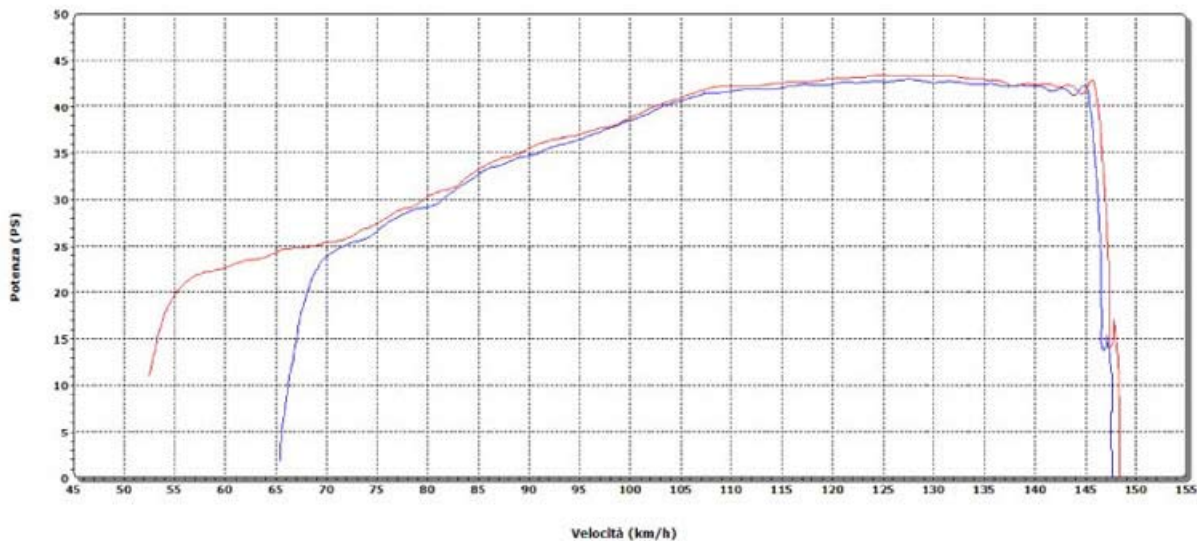

04

05

06

G650 X

POWER FRK

ENGINE POWER 43,39 PS / MAXIMUM TORQUE 5,99 KGM

ORIGINAL

ENGINE POWER 42,91 PS / MAXIMUM TORQUE 5,32 KGM

PRESSURE 1025,2 MILLIBAR

TEMPERATURE 26,8 C°

AIR HUMIDITY 27%